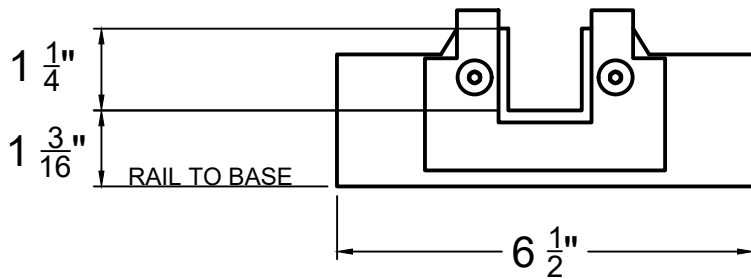

MODEL NO.	RAIL SIZE
16ST	5/8" - 15 LB
18ST	3/4" - 18 LB
22ST	1 1/8" - 22 LB
30ST	1 1/4" - 30 LB

TOLL FREE: 1-800-362-6051  
 PHONE: (805) 481-3378  
 E-MAIL: SALES@ELPROINC.COM

MODEL NO.

**ST**

SCALE: 1:3  
 WEIGHT: 10 LBS  
 RAIL SIZE: SEE TABLE  
 MAXIMUM SPEED: 100 FPM  
 MOUNTING BOLTS: 3/4"

MAXIMUM GROSS LOAD = 20,000 LBS  
 DRAWN BY: LH  
 CHECKED BY: DB  
 APPROVED BY: DB

DIMENSIONS IN INCHES UNLESS OTHERWISE SPECIFIED