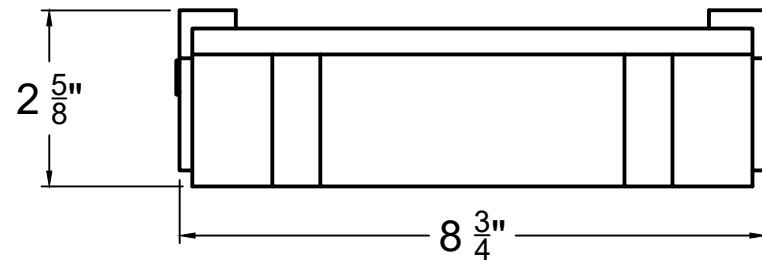

MODEL NO.	RAIL SIZE
16ST	5/8" - 15 LB
18ST	3/4" - 18 LB
22ST	1 1/8" - 22 LB
30ST	1 1/4" - 30 LB

TOLL FREE: 1-800-362-6051  
 PHONE: (805) 481-3378  
 E-MAIL: SALES@ELPROINC.COM

MODEL NO.

**ST**

SCALE: 1:3  
 WEIGHT: 10 LBS  
 RAIL SIZE: SEE TABLE  
 MAXIMUM SPEED: 100 FPM  
 MOUNTING BOLTS: 3/4"

MAXIMUM GROSS LOAD = 20,000 LBS  
 DRAWN BY: LH  
 CHECKED BY: DB  
 APPROVED BY: DB

DIMENSIONS IN INCHES UNLESS OTHERWISE SPECIFIED