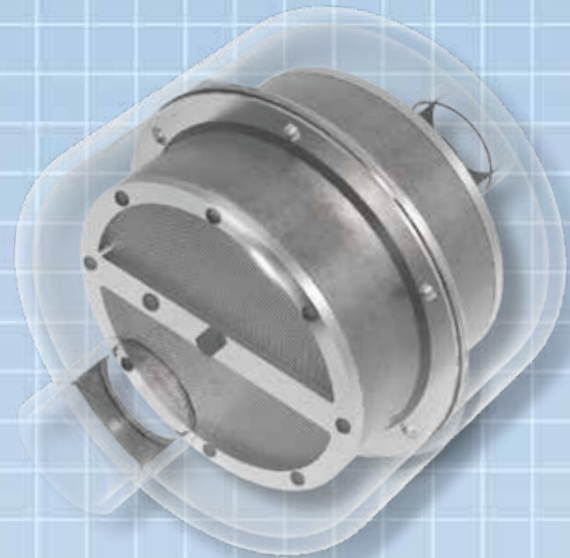

Elevator Equipment Corporation

"Simplicity in Motion"

EECO Mufflers & Dampeners

Hydraulic Muffler

Hydraulic Dampener

- Muffler suppresses sound
- Dampener suppresses sound and pulsation
- Working Pressure 1200 psi
- Muffler fits 2", 2.5", and 3" oil lines with Grooved and/or NPT connections
- Dampener fits 2", 2.5", and 3", and 4" oil lines with Grooved and/or NPT connections

EECO MUFFLERS & DAMPENERS

All EECO
Products are

MUFFLER & DAMPENER MODELS & CONFIGURATIONS

MUFFLERS

The Muffler (MU) provides superior noise suppression for most standard power unit installations. The unit working pressure is 1200 psi and it is 11 3/4" long. Unit diameter for 2" size is 6-5/8" and 8-5/8" for other sizes.

MODEL NO	INLET SIZE	OUTLET SIZE	INLET TYPE	OUTLET TYPE	DIAMETER	LENGTH
MU-2020G	2"	2"	GROOVED	GROOVED	6.63"	11.75"
MU-2020C			GROOVED	NPT		
MU-2020T			NPT	NPT		
MU-2525G	2.5"	2.5"	GROOVED	GROOVED	8.63"	
MU-2525C			GROOVED	NPT		
MU-2525T			NPT	NPT		
MU-2530G	3"	3"	GROOVED	GROOVED		
MU-2530C			NPT	GROOVED		
MU-3030G			GROOVED	GROOVED		
MU-3030C			GROOVED	NPT		
MU-3030T			NPT	NPT		

DAMPENERS

The New Generation Hydraulic Dampener (EHDN) is extremely effective in suppressing the sound and pulsation present in hydraulic elevator systems. The EHDN has a minimum burst pressure of 6000 psi with an ASME A17.1/CSA B44 allowable working pressure of 1200 psi. Unit diameter is 8 5/8" and the length is 11 3/4". This improved dampener has been designed to have the same overall length as our standard mufflers.