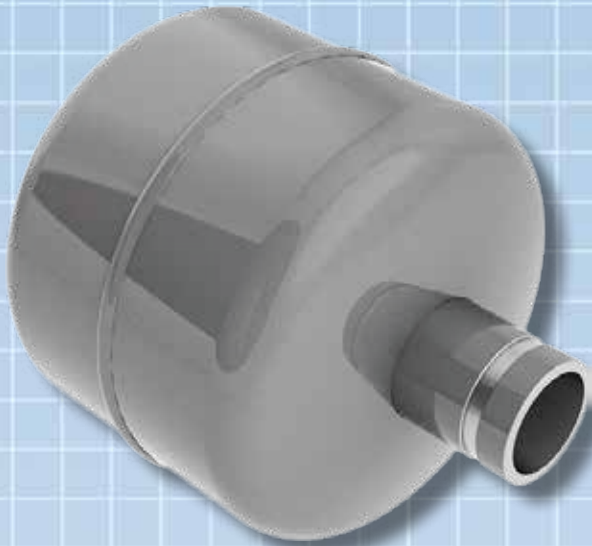

Elevator Equipment Corporation

"Simplicity in Motion"

EECO Mufflers & Dampeners

Hydraulic Muffler

Hydraulic Dampener

- Muffler suppresses sound
- Dampener suppresses sound and pulsation
- Working Pressure 1200 psi
- Muffler fits 2", 2.5", and 3" oil lines with Grooved and/or NPT connections
- Dampener fits 2", 2.5", and 3", and 4" oil lines with Grooved and/or NPT connections

EECO MUFFLERS & DAMPENERS

All EECO
Products are

MUFFLER & DAMPENER MODELS & CONFIGURATIONS

MUFFLERS

The Muffler (MU) provides superior noise suppression for most standard power unit installations. The unit working pressure is 1200 psi and it is 11 3/4" long. Unit diameter for 2" size is 6-5/8" and 8-5/8" for other sizes.

MODEL NO	INLET SIZE	OUTLET SIZE	INLET TYPE	OUTLET TYPE	DIAMETER	LENGTH
MU-2020G	2"	2"	GROOVED	GROOVED	6.63"	11.75"
MU-2020C			GROOVED	NPT		
MU-2020T			NPT	NPT		
MU-2525G	2.5"	2.5"	GROOVED	GROOVED	8.63"	
MU-2525C			GROOVED	NPT		
MU-2525T			NPT	NPT		
MU-2530G	3"	3"	GROOVED	GROOVED		
MU-2530C			NPT	GROOVED		
MU-3030G			GROOVED	GROOVED		
MU-3030C			GROOVED	NPT		
MU-3030T			NPT	NPT		

The New Generation Hydraulic Dampener (EHDN) is also available with 4" connections. Unit diameter is 10.75" and the length is 13.75".

MODEL NO	OIL LINE SIZE	INLET TYPE	OUTLET TYPE	DIAMETER	LENGTH
EHDN-40GG	4"	GROOVED	GROOVED	10.75"	13.75"
EHDN-40GT		GROOVED	NPT		
EHDN-40TT		NPT	NPT		